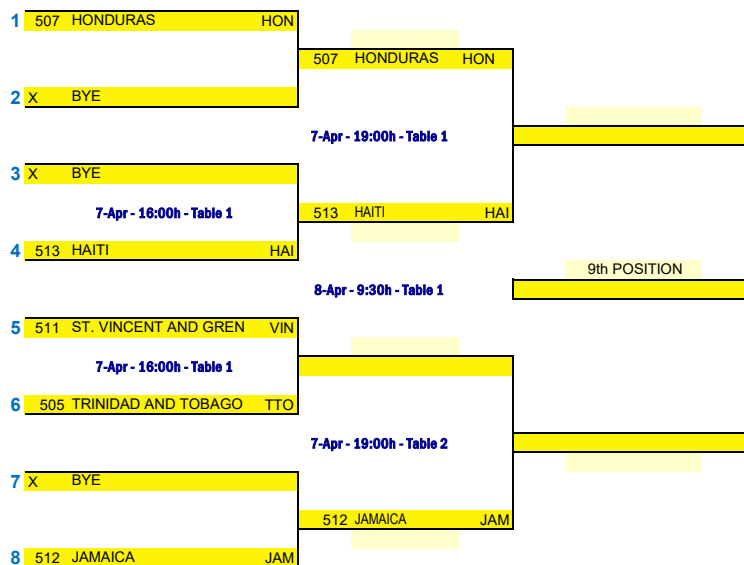

2026 Special Event Classificatory JCC Dominican Republic

6, 7, 8 April 2026, Parque del Este, Santo Domingo

MEN'S TEAM - FIRST STAGE

2 teams advance from each group to the Main Draw

Second stage matches start on 7th April at 16:00 h

Day	Time	Table	Match
6-Apr	11:30	1	1-3
6-Apr	18:00	3	1-2
7-Apr	9:30	2	2-3

MEN'S TEAM - GROUP 1					1	2	3	4	Points	Pos.
1	501	GUATEMALA	GUA			3-0	2-3	-	3	2
2	507	HONDURAS	HON	0-3			0-3	-	2	3
3	509	COLOMBIA	COL	3-2	3-0			-	4	1
4	X	BYE		-	-	-				

Day	Time	Table	Match
6-Apr	11:30	2	1-3
6-Apr	18:00	4	1-2
7-Apr	9:30	5	2-3

MEN'S TEAM - GROUP 2					1	2	3	4	Points	Pos.
1	502	EL SALVADOR	ESA			3-2	3-1	-	4	1
2	508	SAINT LUCIA	LCA	2-3			3-1	-	3	2
3	512	JAMAICA	JAM	1-3	1-3			-	2	3
4	X	BYE		-	-	-				

Day	Time	Table	Match
6-Apr	11:30	3	1-3
6-Apr	18:00	5	1-2
7-Apr	9:30	4	2-3

MEN'S TEAM - GROUP 3					1	2	3	4	Points	Pos.
1	503	VENEZUELA	VEN			3-0	3-0	-	4	1
2	506	BARBADOS	BAR	0-3			3-0	-	3	2
3	511	ST. VINCENT AND GRENADINES	VIN	0-3	0-3			-	2	3
4	X	BYE		-	-	-				

Day	Time	Table	Match
6-Apr	11:30	4	1-3
6-Apr	11:30	5	2-4
6-Apr	18:00	1	1-2
6-Apr	18:00	2	3-4
7-Apr	9:30	1	1-4
7-Apr	9:30	3	2-3

MEN'S TEAM - GROUP 4					1	2	3	4	Points	Pos.
1	504	COSTA RICA	CRC			3-1	3-0	3-1	6	1
2	505	TRINIDAD AND TOBAGO	TTO	1-3			0-3	2-3	3	4
3	510	GUYANA	GUY	0-3	3-0			3-0	5	2
4	513	HAITI	HAI	1-3	3-2	0-3			4	3

MEN'S TEAM - CONSOLATION - POSITION 9th TO 13th