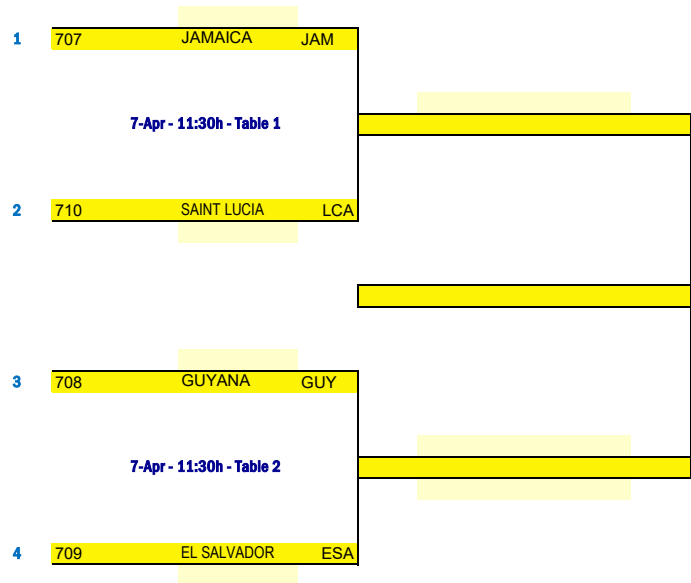

Day	Time	Table	Match
6-Apr	9:30	1	1-3
6-Apr	16:00	4	1-2
6-Apr	20:00	3	2-3

WOMEN'S TEAM - GROUP 1				1	2	3	4
1	701	GUATEMALA	GUA		3-0	3-0	-
2	706	HONDURAS	HON	0-3		3-0	-
3	707	JAMAICA	JAM	0-3	0-3		-

Points	Pos.
4	1
3	2
2	3

Day	Time	Table	Match
6-Apr	9:30	2	1-3
6-Apr	16:00	3	1-2
6-Apr	20:00	1	2-3

WOMEN'S TEAM - GROUP 2				1	2	3	4
1	702	VENEZUELA	VEN		3-0	3-0	-
2	705	COSTA RICA	CRC	0-3		3-1	-
3	709	EL SALVADOR	ESA	0-3	1-3		-

Points	Pos.
4	1
3	2
2	3

Day	Time	Table	Match
6-Apr	9:30	3	1-3
6-Apr	9:30	4	2-4
6-Apr	16:00	1	1-2
6-Apr	16:00	2	3-4
6-Apr	20:00	2	1-4
6-Apr	20:00	4	2-3

WOMEN'S TEAM - GROUP 3				1	2	3	4
1	703	COLOMBIA	COL		3-2	3-0	3-0
2	704	TRINIDAD AND TOBAGO	TTO	2-3		3-1	3-0
3	708	GUYANA	GUY	0-3	1-3		3-2
4	710	SAINT LUCIA	LCA	0-3	0-3	2-3	

Points	Pos.
6	1
5	2
4	3
3	4

WOMEN'S TEAM - POSITIONS 7th TO 10th

WOMEN'S TEAM - POSITIONS 9th TO 10th